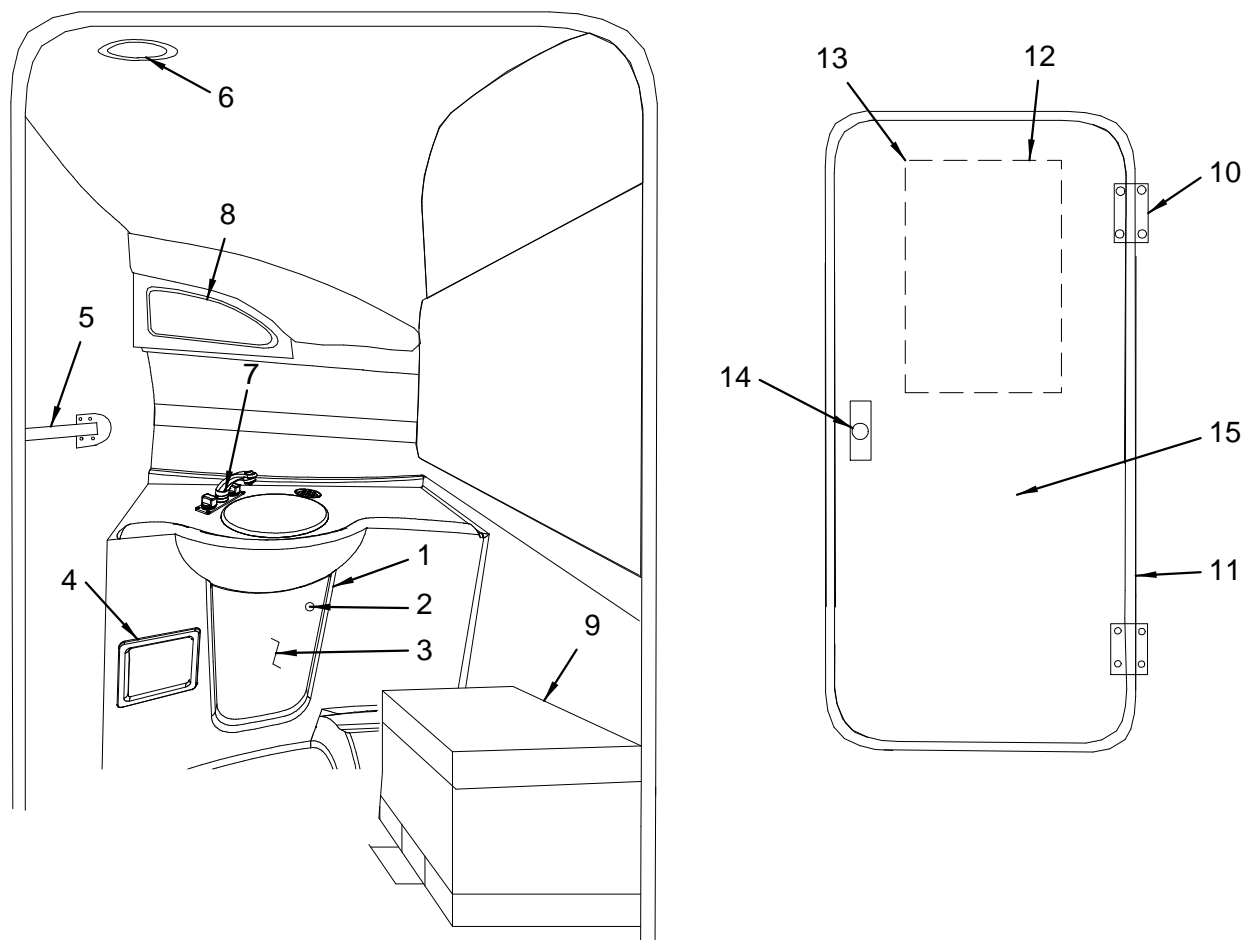

**AFT HEAD**

**AFT HEAD**

- 1 1702206 TRIM EDGE, WHT
- 2 1701586 LATCHES, DOOR W/STRIKER
- 3 1692578 DOOR, VANTY STRG 1/2" TECHFOAM
- 4 1701671 HOLDER, TOILET PAPER DRMWHT
- 5 1705687 BAR, TOWEL ROD BRUSHED ALUM ENDS DRMWHT
- 1705689 BAR, TOWEL ROD KIT DRMWHT
- 6 1694774 LIGHT, DOME RING 3.5" 5W W/SW DRMWHT
- 7 1705531 SHOWER, COMBO MIXED DRM WHT
- 1705532 BRACKET, WALL DRMWHT
- 8 1692489 TRIM RING, AFT INT DRM WHT STBD
- 9 1703484 HEADS, PORTA POTTI-PASSPORT 8L (54060)
- 1693599 BOARD, MOUNTING BOARD POTTI 1/2"
- 1703569 BRACKET, PORTA-POTTI HOLD DOWN

**DOOR HARDWARE**

- 10 1702357 DOOR HARDWARE, HINGE PADDLE 2 SHORT 1 LONG
- 11 1733049 MTL/PLAS, TRIM RING 20" X 61 X 1/8"
- 12 1704799 MIRROR, GLASS 12"X20"X1/8"
- 13 1701361 HOLDER, PLAS MIRROR 1/8"
- 14 1727316 LATCH, COMPACT 5/8" SATIN NICKEL W/CHR
- 15 1739694 245SB 03,WOOD,HEAD DOOR ASSY