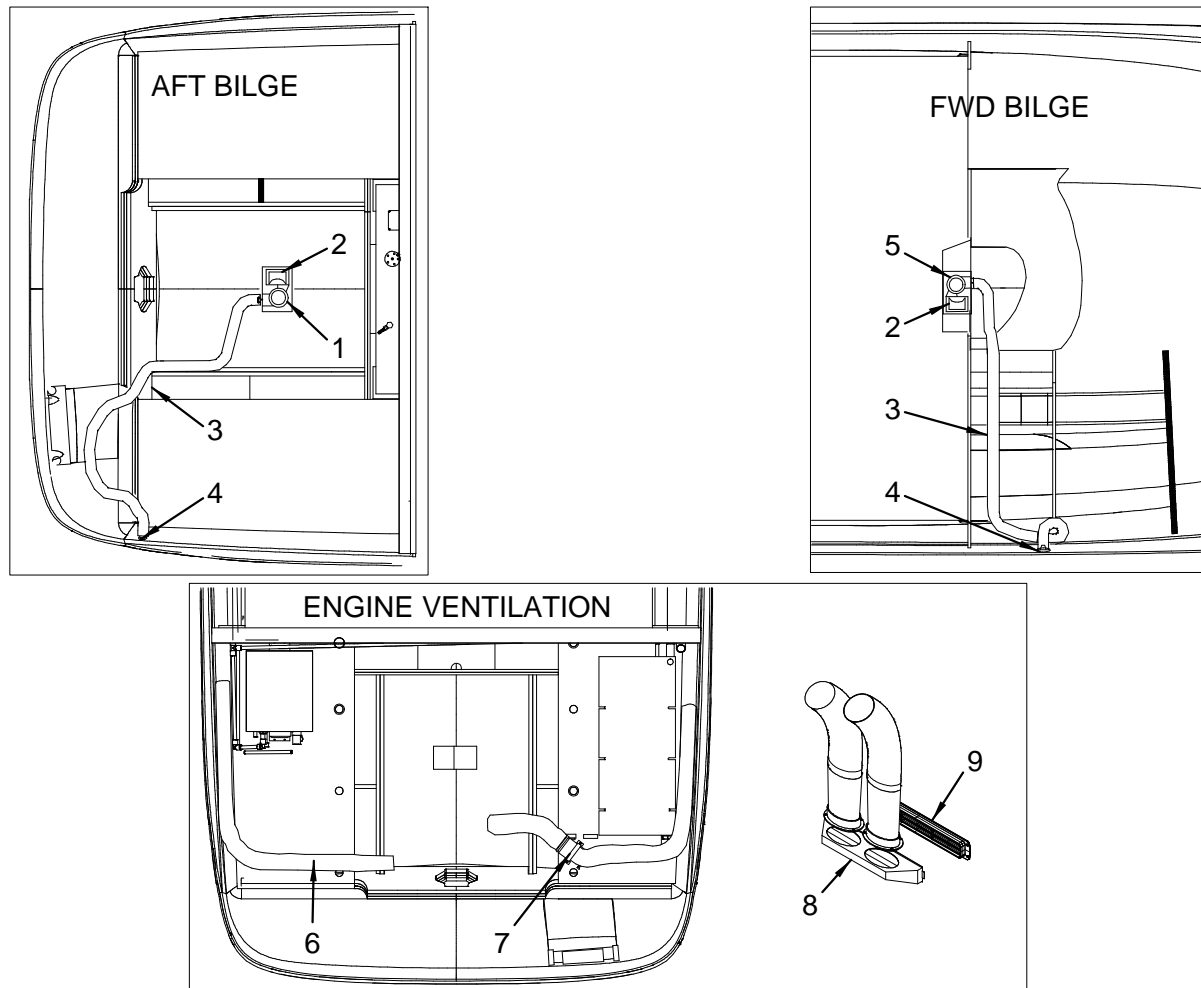

**BILGE**

**BILGE**

- 1 1692333 BILGE PUMP, 1000 GPH CE
- 2 1692344 FLOAT SWITCH, ELECTROMAGNETIC 12V 15AMP N/BSE
- 3 1702515 HOSE, CORR BILGE 3/4" BLK
- 4 1704933 THRU-HULL, PLASTIC 1.5"
- 5 1692334 BILGE PUMP, 500 GPH CE
- 6 1701342 HOSE, VENT/BLOWER 4"
- 7 1702663 BILGE BLOWER, 4" WATERPROOF
- 8 1703018 COLLECTOR BOX, OVAL CUT
- 1702367 SPACER, FLANGE OVAL 4" BLK
- 9 1717976 VENT, LOUVER 2X15 ARCW