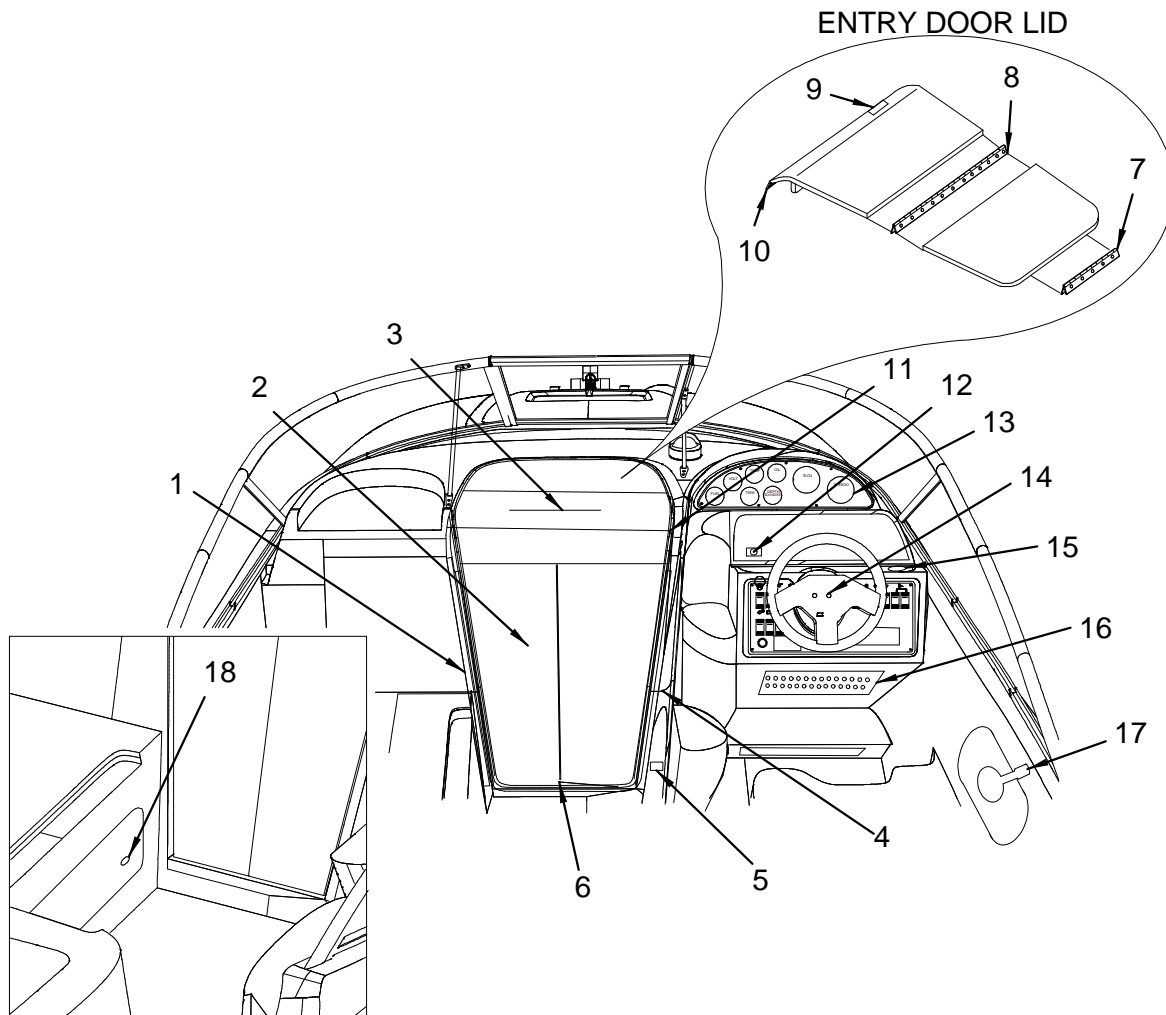

COCKPIT (FORWARD VIEW)

COCKPIT (FORWARD VIEW)

1	1718427	TRACK, DOOR ENTR CHNL 29 3/4" ARCW
2	1718327	DOOR, ENTR BI FOLD W/LATCH ARCY ARCW
	1753681	PLATE, STRIKER ENTRY DOOR FOR 1718327
	1709694	DOOR HARDWARE, LATCH
3	1718333	LAMINATION, HATCH ENTRY RTM ARCW 2PC BIFLD
4	1692326	MTL/PLAS, TRIM RING ALUM ENTRY DOOR LWR
5	1691708	BUMPER, 3/4"DIA X 3/16"THK W/SCW HOLE BLK
6	1727816	THRESHOLD, ENTRY FLAT HDPE 1/2" ARCW
7	1692518	HINGE, ALUM 10" X .06"
8	1692519	HINGE, ALUM 24" X .06"
9	1703024	SHIM, PLATE UN5000
10	1692543	GASKET, SEAL 0.62"X 0.62" TRI W/3MADH 250'
11	1701681	TRIM EDGE, Z TRIM 12' BLK
12	1702574	RECEPTACLE, 12V ADAPTOR
13	1718898	ELECTRICAL,PNL ASSY GAUGE GAS WOOD W/DEPTH
	1698848	ELECTRICAL, PNL ASSY SW VOLVO DSL WOODGRAIN
14	1323625	STEERING, HELM MECHANICAL ASSY BACK-MNT W/BZL
	1703604	DECAL, BAYLINER STEERING WHL BLK/CHR
	1717014	STEERING WHEEL, SUEDE RIM N/CTR PAD
	1718061	STEERING WHEEL, CTR PAD CVR SUEDE
	1705284	STEERING FITTINGS, FRICTION DEVICE
15	1705826	DRINK HOLDERS, DUAL STACK DRIFTWOOD
16	1718903	ELECTRICAL,PNL ASSY DC SK/SD/SU/EL SUEDE
17	1703265	COVER, SHIFTER RAIN SHIELD
18	1697241	PORTLIGHT, 7" X 24" WHT

DOOR HARDWARE

	1692864	TRIM-SEAL, HINGE BOOT EPDM BLK
	1693039	SEAL, HATCH D-SEAL W/ADHESIVE
	1698773	TRIM RING, 1/2" X 1" X 36" DRM WHT
	1701441	WEBBING, NYLON 1"X 50YD RL BLK
	1703070	BRACKET, FLUSH MOUNT SS
	1703650	CYLINDER, 15"LONG X 5.5"STROKE X 20LB
	1718320	TRIM, ENTR ARCW

LABELS

	1699344	LABEL, STICKER WARNING VENTILATE
	1703581	LABEL, STICKER EMERGENCY SHUT DOWN
	1703698	LABEL, STICKER DO NOT BOARD FOREDECK
	1704136	LABEL, STICKER TRIM TAB
	1706140	LABEL, STICKER QUALIFIED OPERATOR
	1736623	LABEL, STICKER NMMA CAP 245SB-03