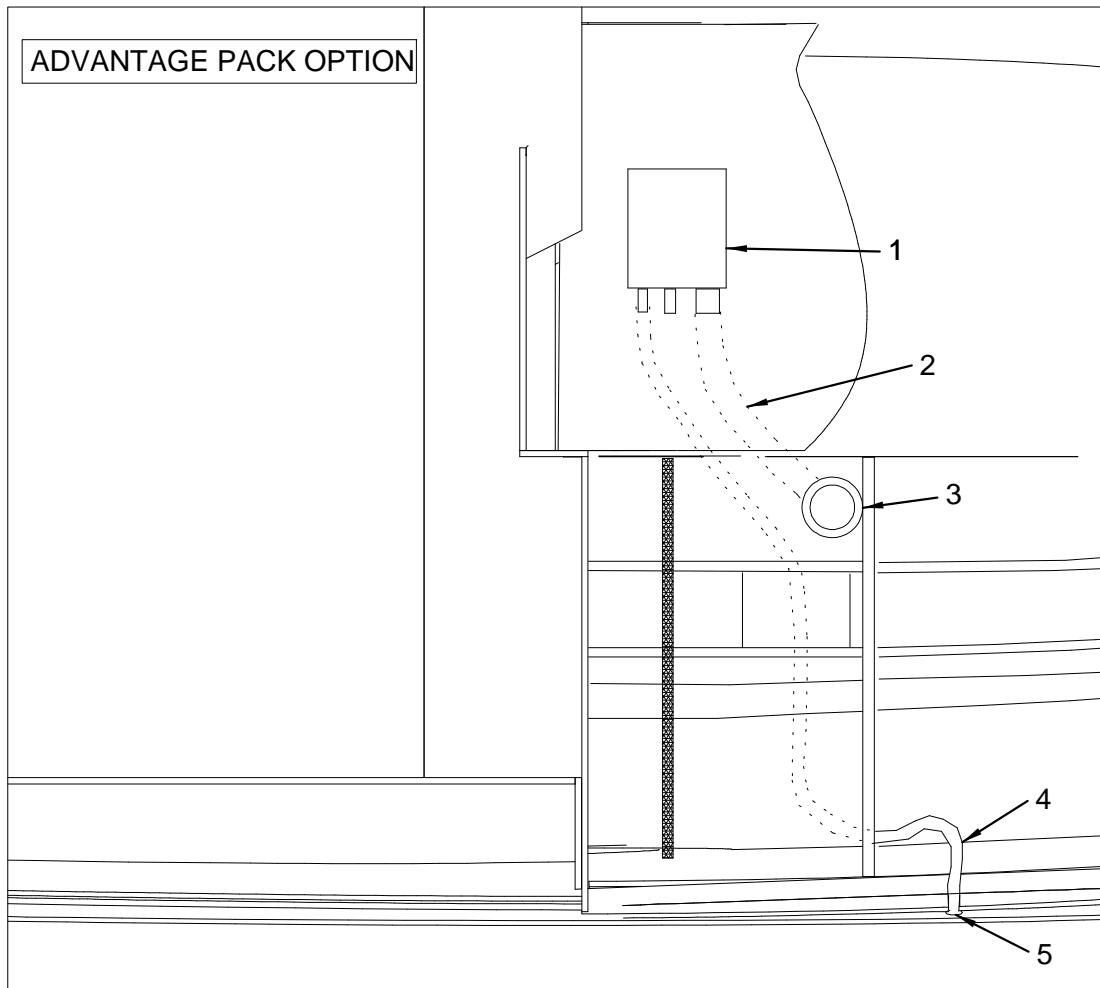

DRAINAGE SYSTEM (SUMP PUMPS)

DRAINAGE SYSTEM (SUMP PUMPS)

- 1 1692338 BILGE PUMP, SHOWER SUMP SYS 1000 GPH CE
- 2 1692954 HOSE, PVC 1.5" WHT
- 3 1703045 DRAIN, WASTE ELL 1-1/2" X7" W/SWIVEL NUT BLK
- 4 1694686 HOSE, WATER 3/4" SW
- 5 1704923 THRU-HULL, PLASTIC 3/4" WHT