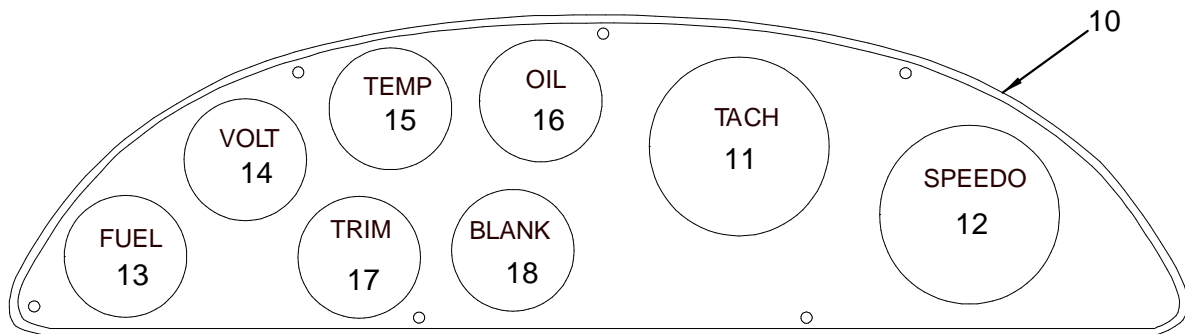

ELECTRICAL/DASH

GAS GAUGE PANEL

DIESEL GAUGE PANEL

SWITCH PANEL

ELECTRICAL/DASH**INSTRUMENT PANEL (GAS)**

1718897	ELECTRICAL, PNL ASSY GAUGE WOOD SK/SD N/DEPTH
1692666	ELECTRICAL, HARNESS GAUGE PNL
1 1692412	PANEL, BLANK GAUGE WOODGRAIN
2 1717989	GAUGE, TACHOMETER 4" KRONOS SS
3 1717990	GAUGE, SPEEDO 4" KRONOS SS
4 1717994	GAUGE, FUEL LEVEL 2" KRONOS SS
5 1717993	GAUGE, VOLTMETER 2" KRONOS SS
6 1717992	GAUGE, WATER TEMP 2" KRONOS SS
7 1717991	GAUGE, OIL PRESSURE 2" KRONOS SS
8 1719502	GAUGE, TRIM MERC 2" SS KRONOS 3
9 1733524	GAUGE, 2" BLANK KRONOS III