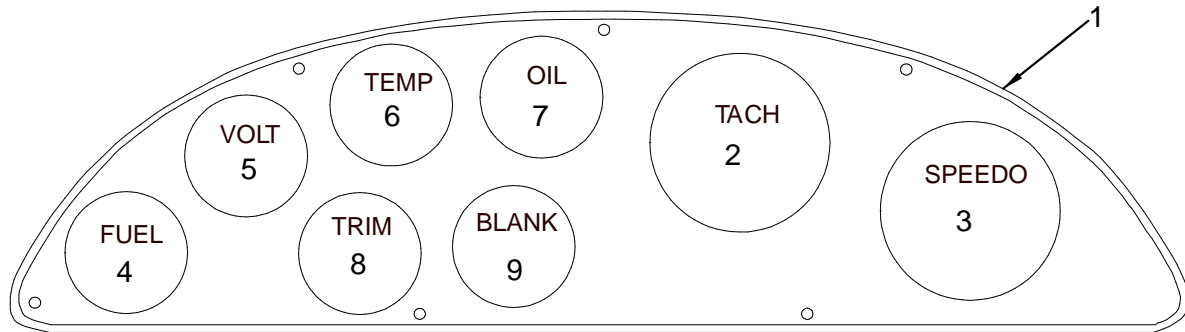

ELECTRICAL/DASH

GAS GAUGE PANEL

DIESEL GAUGE PANEL

SWITCH PANEL

ELECTRICAL/DASH**INSTRUMENT PANEL (GAS)**

1718897	ELECTRICAL, PNL ASSY GAUGE WOOD SK/SD N/DEPTH
1692666	ELECTRICAL, HARNESS GAUGE PNL
1 1692412	PANEL, BLANK GAUGE WOODGRAIN
2 1717989	GAUGE, TACHOMETER 4" KRONOS SS
3 1717990	GAUGE, SPEEDO 4" KRONOS SS
4 1717994	GAUGE, FUEL LEVEL 2" KRONOS SS
5 1717993	GAUGE, VOLTMETER 2" KRONOS SS
6 1717992	GAUGE, WATER TEMP 2" KRONOS SS
7 1717991	GAUGE, OIL PRESSURE 2" KRONOS SS
8 1719502	GAUGE, TRIM MERC 2" SS KRONOS 3
9 1733524	GAUGE, 2" BLANK KRONOS III