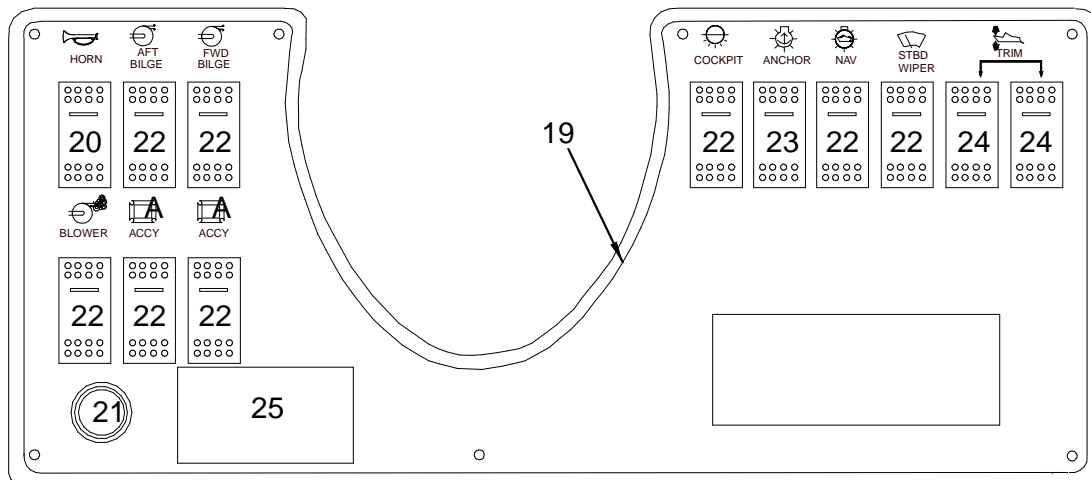

ELECTRICAL/DASH

GAS GAUGE PANEL

DIESEL GAUGE PANEL

SWITCH PANEL

ELECTRICAL/DASH**INSTRUMENT PANEL (GAS)**

1718897	ELECTRICAL, PNL ASSY GAUGE WOOD SK/SD N/DEPTH
1692666	ELECTRICAL, HARNESS GAUGE PNL
1 1692412	PANEL, BLANK GAUGE WOODGRAIN
2 1717989	GAUGE, TACHOMETER 4" KRONOS SS
3 1717990	GAUGE, SPEEDO 4" KRONOS SS
4 1717994	GAUGE, FUEL LEVEL 2" KRONOS SS
5 1717993	GAUGE, VOLTMETER 2" KRONOS SS
6 1717992	GAUGE, WATER TEMP 2" KRONOS SS
7 1717991	GAUGE, OIL PRESSURE 2" KRONOS SS
8 1719502	GAUGE, TRIM MERC 2" SS KRONOS 3
9 1733524	GAUGE, 2" BLANK KRONOS III

INSTRUMENT PANEL WITH DIESEL STERN DRIVE ENGINE

1718900	ELECTRICAL, PNL ASSY GAUGE VOLVO DSL WOOD
1692666	ELECTRICAL, HARNESS GAUGE PNL
10 1698845	PANEL, GAUGE WOODGRAIN VOLVO DSL
11 1727122	GAUGE, TACH VOLVO ALTER KRONOS 3
12 1717990	GAUGE, SPEEDO 4" KRONOS SS
13 1717994	GAUGE, FUEL LEVEL 2" KRONOS SS
14 1717993	GAUGE, VOLTMETER 2" KRONOS SS
15 1717992	GAUGE, WATER TEMP 2" KRONOS SS
16 1717991	GAUGE, OIL PRESSURE 2" KRONOS SS
17 1719502	GAUGE, TRIM MERC 2" SS KRONOS 3
18 1733524	GAUGE, 2" BLANK KRONOS III

SWITCH PANEL

1699406	ELECTRICAL, PNL ASSY SW WOOD
1692665	ELECTRICAL, HARNESS SW PNL CONNECTOR
19 1699405	PANEL, BLANK SW PLAS WOOD
20 1702142	SWITCH, SPST MOMENTARY ON-OFF
21 1703681	SWITCH, IGNITION INBOARD-I/O OFF-ON-START
1704071	COVER, WEATHERPROOF FOR IGNITION SWITCH BLK
22 1703478	SWITCH, LIGHTED ROCKER SPST
23 1703480	SWITCH, LIGHTED ROCKER DPDT ON-ON
24 1705037	SWITCH, DP/DT MOM NON LTD 100 MIN
25 1704247	LABEL, STICKER WARNING ENG BLOWER ISO