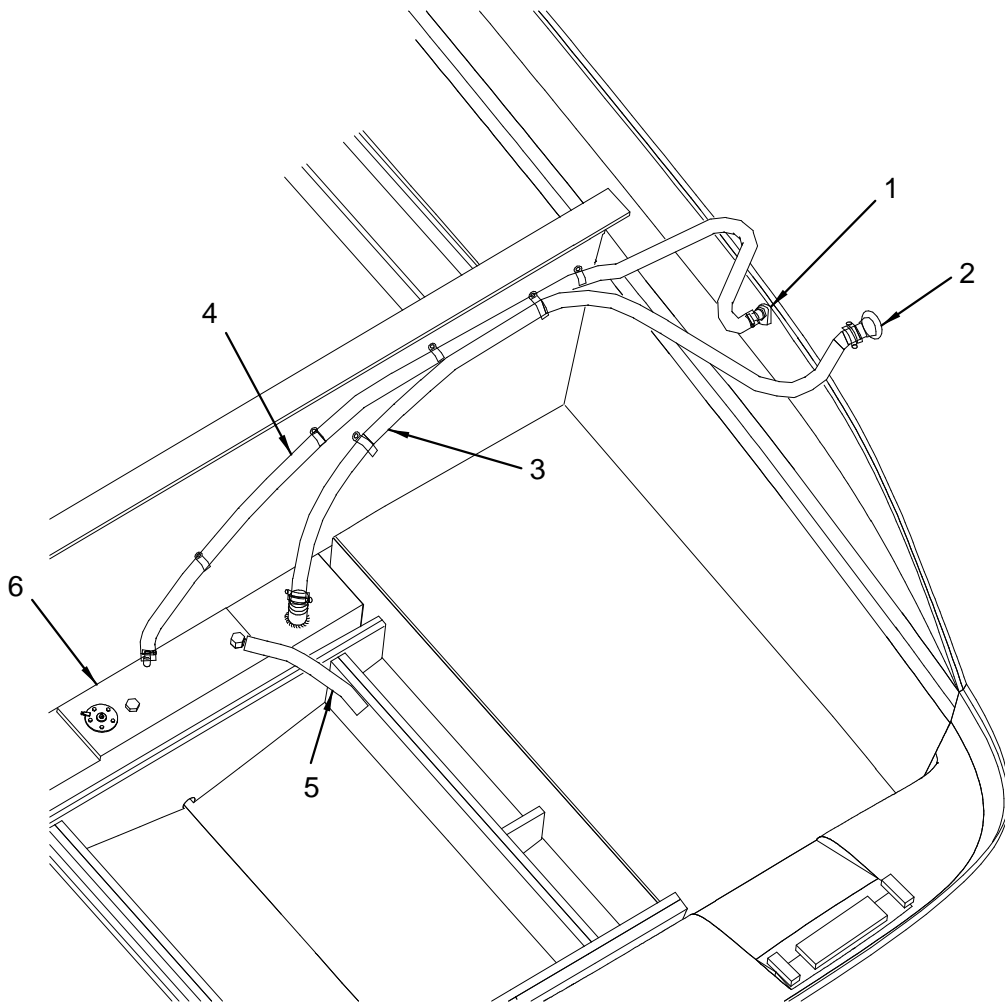

FUEL SYSTEM

FUEL SYSTEM

- 1 1701138 VENTS, TANK SQUARE
- 2 1698181 DECK PLATE, GAS FILL CHR/BRONZE 1.5"
- 1698198 DECK PLATE, DSL FILL CHR/BRONZE 1.5"
- 3 1703632 HOSE, FUEL 1.5" ISO/CG
- 1701111 CLAMP, HOSE #28 2.25"
- 4 1704083 HOSE, FUEL 5/8" ISO/CG
- 1701471 CLAMP, HOSE #10 1" SS
- 5 1704081 HOSE, FUEL 3/8" ISO/CG
- 6 1698221 FUEL TANKS, CROSS LINK 65 GALLON