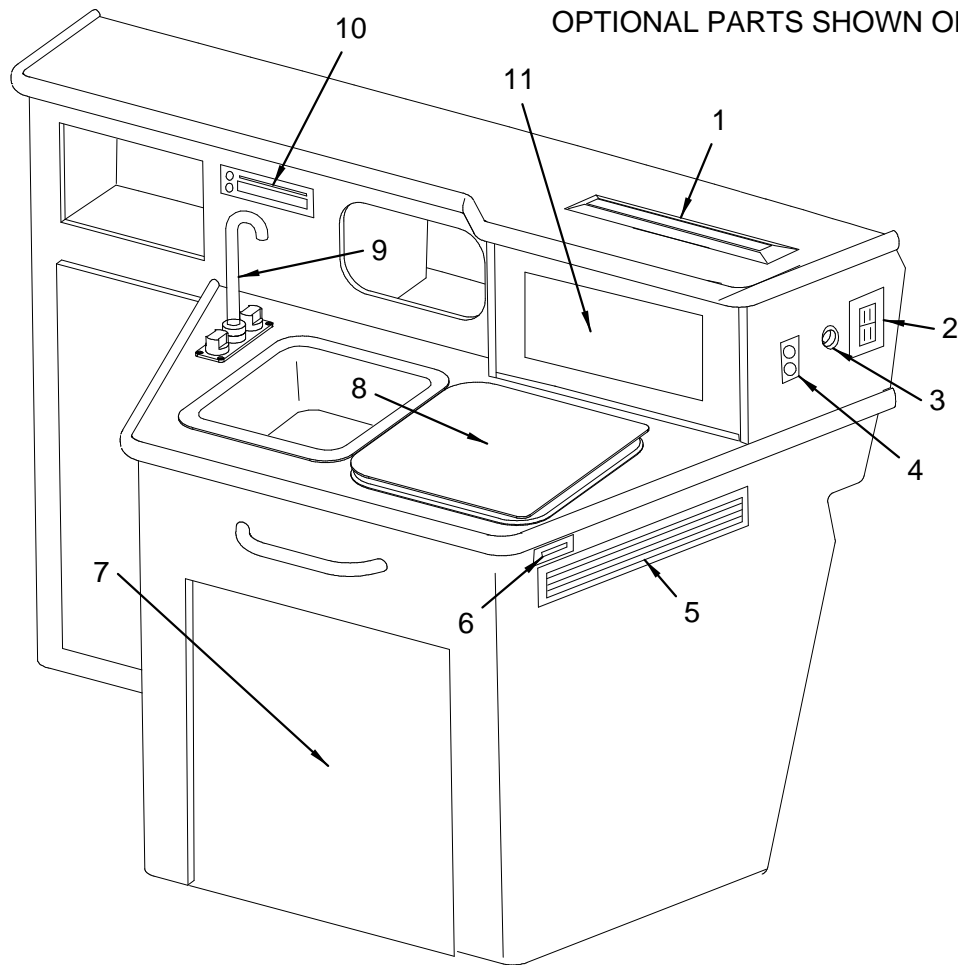

GALLEY (OPTIONAL)

OPTIONAL PARTS SHOWN ONLY

GALLEY (OPTIONAL)

- 1 1717976 VENT, LOUVER 2X15 ARCW
- 2 1702070 RECEPTACLE, GFI
- 3 1702574 RECEPTACLE, 12V ADAPTOR
- 4 1726870 SWITCH, DBL LIGHT SURFACE MNT
- 5 1692468 GRATE, FRDG PLAS 4.5"X10" DRM WHT
- 6 1726871 SWITCH, SGL WTR SURFACE MNT
- 7 1706565 REFRIGERATOR, 2 WAY W/FRZR 2.2CF
- 8 1701828 STOVE, ALC/ELEC 1-BURNER 110V
- 9 1695266 FAUCET, GALLEY CHROME
- 10 1717323 STEREO, AM/FM/CD PLAYER
- 11 1697885 MICROWAVE, 110V BLK