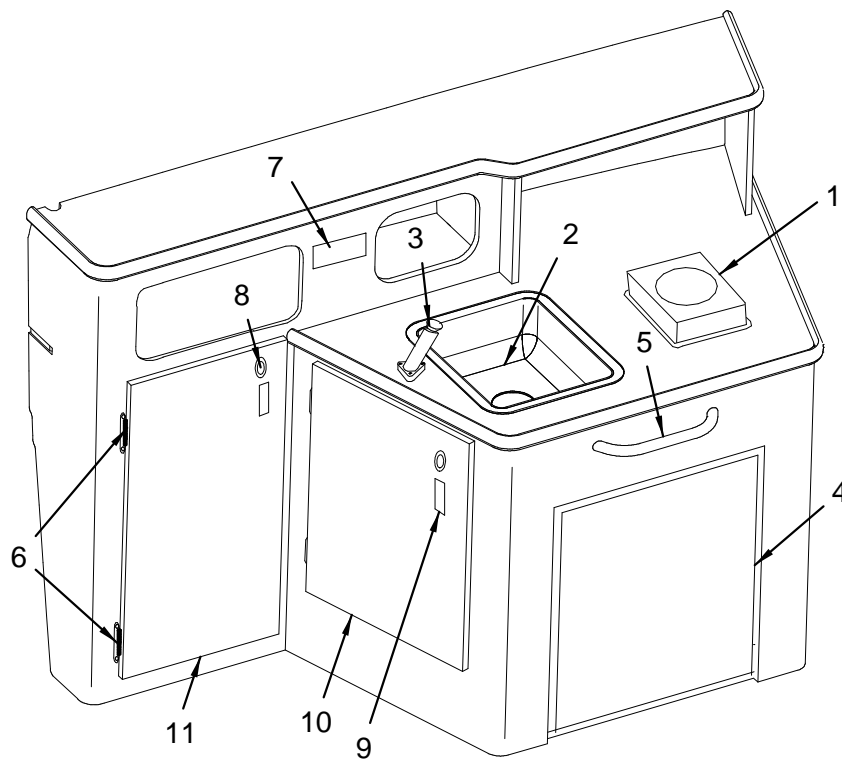

## GALLEY

- 1 1701480 STOVE, ALC 1-BURNER
- 2 1703044 STRAINER, SINK 3-1/2" PLASTIC/SS
- 1703107 SINK, 15-1/4" X 13" X 3-5/8" HOLE SS
- 3 1699001 FAUCET, TOUCH-FLO W/ADAPTER
- 4 1702185 ICE BOX, WIDE FLANGE
- 5 1705136 RAIL, GRAB SS 10.5" X 7/8"
- 6 1692629 HINGE, CVR BLK SERIES 3803
- 1693100 HINGE, CAB 120DEG SNAP-ON 3803VS/300
- 1693101 HINGE, ANGLED BASEPLATE ADAPTER
- 1702239 SPACER, HINGE 1/8" THICK
- 7 1700637 STEREO, AM/FM CASS DIN MT CD PLUG IN
- 8 1704172 KNOB, CHR/CHR 25UN
- 9 1719529 CATCH, PUSH TO CLOSE FIXED GRIP CHR UN500
- 10 1727237 CABINET DOOR, 245SB 17.5 X 20.125 CHERRY
- 11 1727236 CABINET DOOR, 245SB 14.75 X 27.625 CHERRY