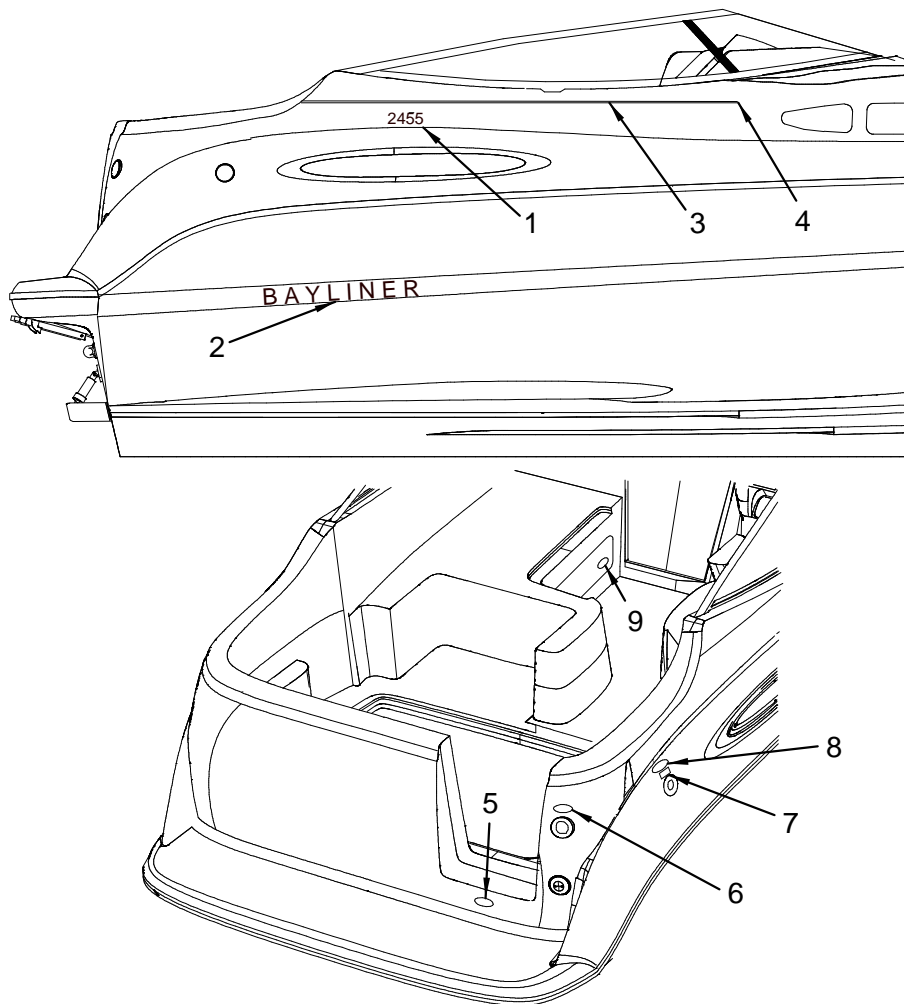

EXTERIOR (GRAPHICS)

EXTERIOR (GRAPHICS)

GRAPHICS KIT

1726598	TAPE, SOLID 3/8" CLEAN UP ARCW
1 1738610	TAPE, MODEL DESG 245SB-03 DK BLUE FLAT
2 1692451	TAPE, SCRIPT BAYLINER 54" SLVR DRIP MOLD
3 1717416	TAPE, M/S CIERA 3/8" 2003 DECK
4 1717418	DIE CUT, DECK ARROW TIP CIERA-03 PRT
1717417	DIE CUT, DECK ARROW TIP CIERA-03 STB

LABELS

1701802	LABEL, STICKER BATT INSTALLATION COMPL
1701827	DECAL, ILLEGAL DUMP LIMIT
1706554	LABEL, STICKER OIL DISCHARGE PLACARD
5 1703700	LABEL, STICKER BOARDING LADDER WARNING
6 1703699	LABEL, STICKER POTABLE WTR WARNING
7 1703701	LABEL, STICKER FUEL WARNING
8 1704248	LABEL, STICKER FUEL FILL GAS ISO
9 1693520	LABEL, STICKER CARBON MONOXIDE WARNING