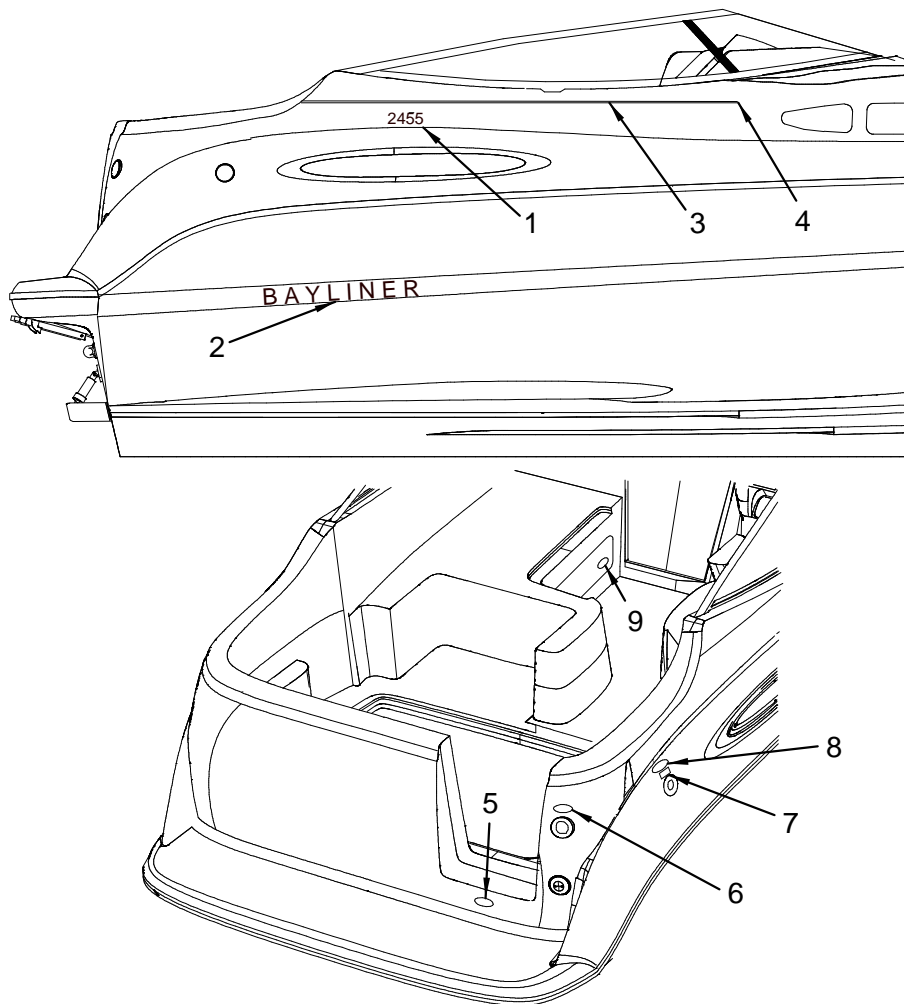

EXTERIOR (GRAPHICS)**EXTERIOR (GRAPHICS)****GRAPHICS KIT**

1726598	TAPE, SOLID 3/8" CLEAN UP ARCW
1 1738610	TAPE, MODEL DESG 245SB-03 DK BLUE FLAT
2 1692451	TAPE, SCRIPT BAYLINER 54" SLVR DRIP MOLD
3 1717416	TAPE, M/S CIERA 3/8" 2003 DECK
4 1717418	DIE CUT, DECK ARROW TIP CIERA-03 PRT
1717417	DIE CUT, DECK ARROW TIP CIERA-03 STB

LABELS

1701802	LABEL, STICKER BATT INSTALLATION COMPL
1701827	DECAL, ILLEGAL DUMP LIMIT
1706554	LABEL, STICKER OIL DISCHARGE PLACARD
5 1703700	LABEL, STICKER BOARDING LADDER WARNING
6 1703699	LABEL, STICKER POTABLE WTR WARNING
7 1703701	LABEL, STICKER FUEL WARNING
8 1704248	LABEL, STICKER FUEL FILL GAS ISO
9 1693520	LABEL, STICKER CARBON MONOXIDE WARNING