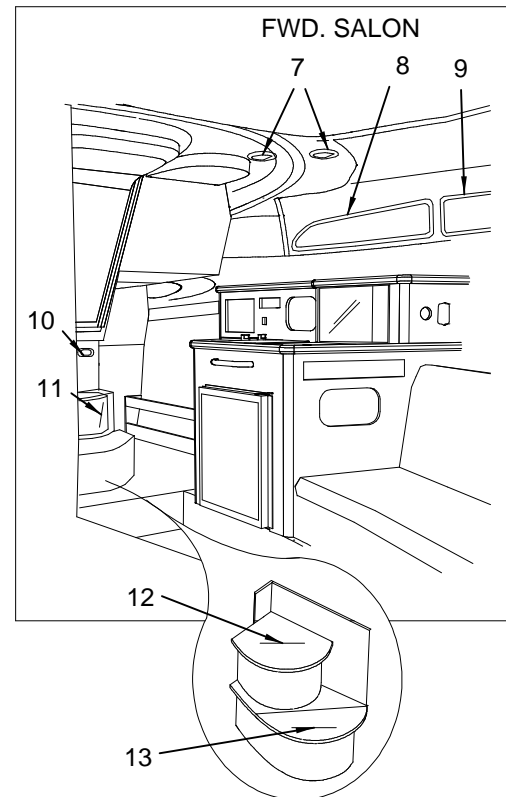

INTERIOR

INTERIOR

1	1695336	CO MONITOR, SURFACE MOUNT
2	1692990	HANDLE, HANGING
3	1704905	CORD, SHOCK/BUNGEE 1/4" 500'RL WHT W/BLK
	1701699	HOOK, BUNGE CORD UN/1M
	1701344	EYE, STRAP CHR
4	1726869	SWITCH, SGL LIGHT SURFACE MNT
5	1701441	WEBBING, NYLON 1" BLK 50YDRL
7	1694774	LIGHT, DOME RING 3.5" 5W W/SW DRMWHT
8	1692488	TRIM RING, AFT INT DRM WHT PRT
9	1692487	TRIM RING, PORT FWD INT DRM WHT
10	1702180	LIGHT, COURTESY DRMWHT
11	1705814	BASKET, TRASH 12" PLAS
12	1739692	245SB 03,WOOD,UPR ENTRY STEP
13	1739693	245SB 03,WOOD,LWR ENTRY STEP
	1701518	HINGE, ALUM FLAT 3/4"
14	1739691	245SB 03,WOOD,DIN TBL OVAL
15	1704190	TABLE POST MOUNTS, ALUM ANODIZED
16	1701861	TABLE POST, LEG W/THREADS AND FLANGE 30"
17	1703116	TABLE POST MOUNTS, BASE W/STUD ALUM ANODIZED
	1702146	PLUG, TBL BASE 350EA
18	1719330	MIRROR, VBRTH 11"X22 5/8"X1/8"
	1701598	WEBBING, NYLON 1" WHT
	1701756	LATCH, 10LB GRABBER
6	1692490	TRIM RING, STB FWD INT DRM WHT