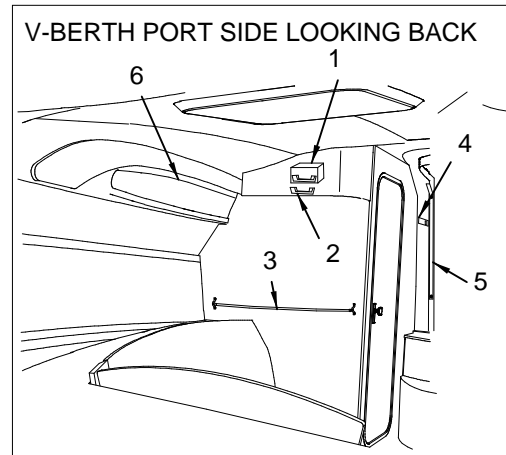

INTERIOR

INTERIOR

1	1695336	CO MONITOR, SURFACE MOUNT
2	1692990	HANDLE, HANGING
3	1704905	CORD, SHOCK/BUNGEE 1/4" 500'RL WHT W/BLK
	1701699	HOOK, BUNGE CORD UN/1M
	1701344	EYE, STRAP CHR
4	1726869	SWITCH, SGL LIGHT SURFACE MNT
5	1701441	WEBBING, NYLON 1" BLK 50YDRL
7	1694774	LIGHT, DOME RING 3.5" 5W W/SW DRMWHT
8	1692488	TRIM RING, AFT INT DRM WHT PRT
9	1692487	TRIM RING, PORT FWD INT DRM WHT
10	1702180	LIGHT, COURTESY DRMWHT
11	1705814	BASKET, TRASH 12" PLAS
12	1739692	245SB 03,WOOD,UPR ENTRY STEP
13	1739693	245SB 03,WOOD,LWR ENTRY STEP
	1701518	HINGE, ALUM FLAT 3/4"
14	1739691	245SB 03,WOOD,DIN TBL OVAL
15	1704190	TABLE POST MOUNTS, ALUM ANODIZED
16	1701861	TABLE POST, LEG W/THREADS AND FLANGE 30"
17	1703116	TABLE POST MOUNTS, BASE W/STUD ALUM ANODIZED
	1702146	PLUG, TBL BASE 350EA
18	1719330	MIRROR, VBRTH 11"X22 5/8"X1/8"
	1701598	WEBBING, NYLON 1" WHT
	1701756	LATCH, 10LB GRABBER
6	1692490	TRIM RING, STB FWD INT DRM WHT