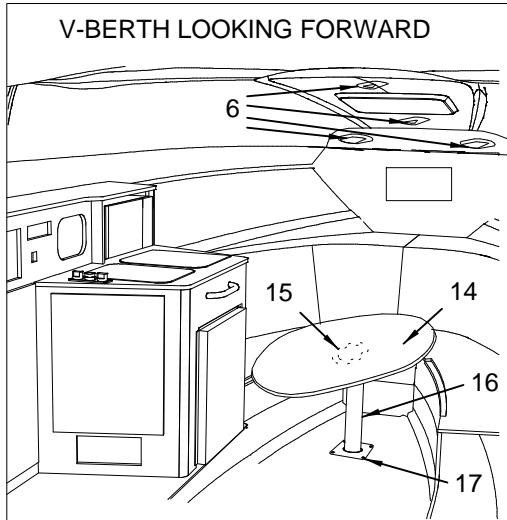

INTERIOR

INTERIOR

1	1695336	CO MONITOR, SURFACE MOUNT
2	1692990	HANDLE, HANGING
3	1704905	CORD, SHOCK/BUNGEE 1/4" 500'RL WHT W/BLK
	1701699	HOOK, BUNGE CORD UN/1M
	1701344	EYE, STRAP CHR
4	1726869	SWITCH, SGL LIGHT SURFACE MNT
5	1701441	WEBBING, NYLON 1" BLK 50YDRL
7	1694774	LIGHT, DOME RING 3.5" 5W W/SW DRMWHT
8	1692488	TRIM RING, AFT INT DRM WHT PRT
9	1692487	TRIM RING, PORT FWD INT DRM WHT
10	1702180	LIGHT, COURTESY DRMWHT
11	1705814	BASKET, TRASH 12" PLAS
12	1739692	245SB 03,WOOD,UPR ENTRY STEP
13	1739693	245SB 03,WOOD,LWR ENTRY STEP
	1701518	HINGE, ALUM FLAT 3/4"
14	1739691	245SB 03,WOOD,DIN TBL OVAL
15	1704190	TABLE POST MOUNTS, ALUM ANODIZED
16	1701861	TABLE POST, LEG W/THREADS AND FLANGE 30"
17	1703116	TABLE POST MOUNTS, BASE W/STUD ALUM ANODIZED
	1702146	PLUG, TBL BASE 350EA
18	1719330	MIRROR, VBRTH 11"X22 5/8"X1/8"
	1701598	WEBBING, NYLON 1" WHT
	1701756	LATCH, 10LB GRABBER
6	1692490	TRIM RING, STB FWD INT DRM WHT