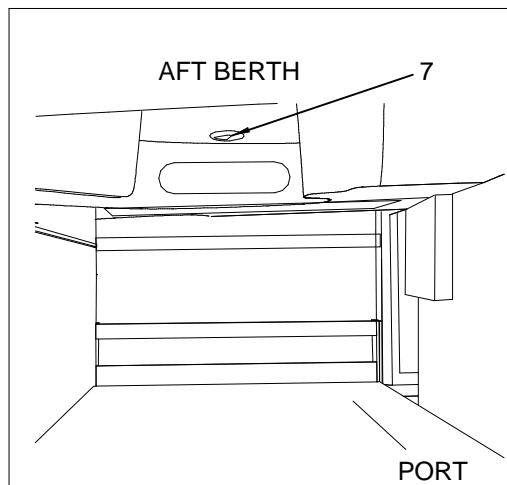

INTERIOR

INTERIOR

1	1695336	CO MONITOR, SURFACE MOUNT
2	1692990	HANDLE, HANGING
3	1704905	CORD, SHOCK/BUNGEE 1/4" 500'RL WHT W/BLK
	1701699	HOOK, BUNGE CORD UN/1M
	1701344	EYE, STRAP CHR
4	1726869	SWITCH, SGL LIGHT SURFACE MNT
5	1701441	WEBBING, NYLON 1" BLK 50YDRL
7	1694774	LIGHT, DOME RING 3.5" 5W W/SW DRMWHT
8	1692488	TRIM RING, AFT INT DRM WHT PRT
9	1692487	TRIM RING, PORT FWD INT DRM WHT
10	1702180	LIGHT, COURTESY DRMWHT
11	1705814	BASKET, TRASH 12" PLAS
12	1739692	245SB 03,WOOD,UPR ENTRY STEP
13	1739693	245SB 03,WOOD,LWR ENTRY STEP
	1701518	HINGE, ALUM FLAT 3/4"
14	1739691	245SB 03,WOOD,DIN TBL OVAL
15	1704190	TABLE POST MOUNTS, ALUM ANODIZED
16	1701861	TABLE POST, LEG W/THREADS AND FLANGE 30"
17	1703116	TABLE POST MOUNTS, BASE W/STUD ALUM ANODIZED
	1702146	PLUG, TBL BASE 350EA
18	1719330	MIRROR, VBRTH 11"X22 5/8"X1/8"
	1701598	WEBBING, NYLON 1" WHT
	1701756	LATCH, 10LB GRABBER
6	1692490	TRIM RING, STB FWD INT DRM WHT